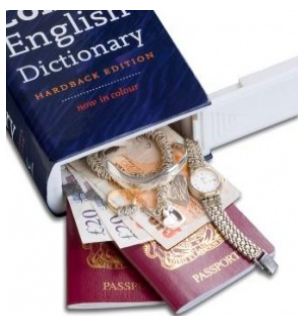

Crime Prevention Products (updated June 2016)

	<p>PIR Charm & Alarm Innovative new product designed to help prevent sneak in burglary. The alarm has a 30 degree PIR sensor allowing it to detect movement in a specific area, reducing false alarms. Can be used in windows and doors as well as having an added chime function to welcome guests</p>	<p>£6.00</p>
	<p>Memo Minder The Memo Minder is a fantastic device which recognises when someone walks past and plays a recorded message.</p>	<p>£8.00</p>
	<p>Shed Keypad Alarm This easy-to-install alarm helps you to tackle this problem. It is controlled using the 4-digit keypad to arm and disarm the 130+ decibel siren. The alarm has an entry and exit delay system, and the sensitivity is adjustable</p>	<p>£7.50</p>
	<p>Motion sensitive LED light Ideal for preventing Trips and falls as illuminates when motion is detected in low light situations. Energy saving daylight sensor ensures unit only operates at night saving battery power. Small, attractive design, ideal for use in store rooms, hallways and entrances.</p>	<p>£5.00</p>
	<p>Cycle D Lock</p>	<p>£6.00</p>
	<p>Car Stoplock</p>	<p>£15.00</p>
	<p>Multi-Purpose Padlock Alarm As an alarm - to deter intruders simply replace the shackle in the correct position and lock. After a short delay the alarm is active and will sound a warning beep if tampered with. If further movement is detected the padlock will sound an impressive two tone siren scaring off would be thieves.</p>	<p>£8.50</p>

Crime Prevention Products (updated June 2016)

Era Door Chain

Seen here in use with a door mirror which allows a view of doorstep caller.

£4.00
(mirror £1)

Era Door Bar Restrictor

£4.00

Small Door Viewer

£2.00

Large Door Viewer

£2.00

UPVC Door Chain

£5.00

Collins Dictionary Safe

£5.00

Crime Prevention Products (updated June 2016)

Safe Cans